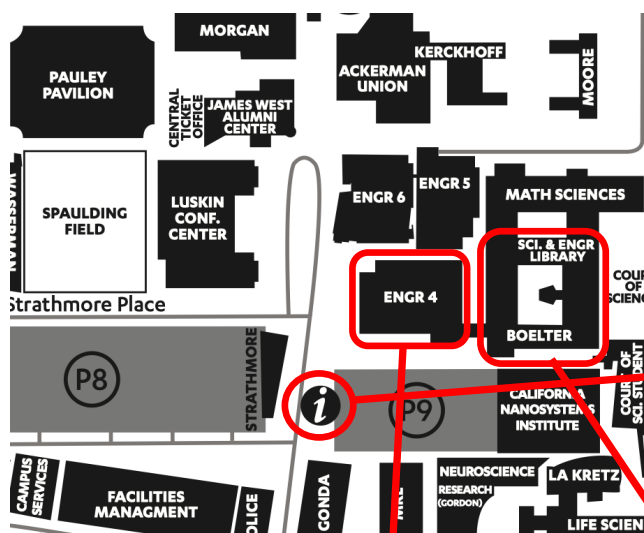

# Direction to UCLA (and Boelter Hall 3531H)

My office is Boelter Hall 3531H, which is located on the third floor of the Boelter Hall building. If you want to get a driving direction from an online map, you may use the following address as your destination:

550 Westwood Plaza, Los Angeles, CA 90095

The above address is the UCLA Information kiosk, whose location is shown in the map below as “i”. The best place for parking is **Parking Structure 8 (P8 in the map)** that has hourly self-pay parking stations. If the information kiosk is open, they will be happy to answer your parking-related questions.

My Boelter Hall office is close to the information kiosk, behind the Engineering 4 building. Feel free to call me once you park. A larger map showing the entire UCLA campus is on the next page.

## Engineering 4

Boelter Hall is located behind Engineering 4 that looks like the above picture