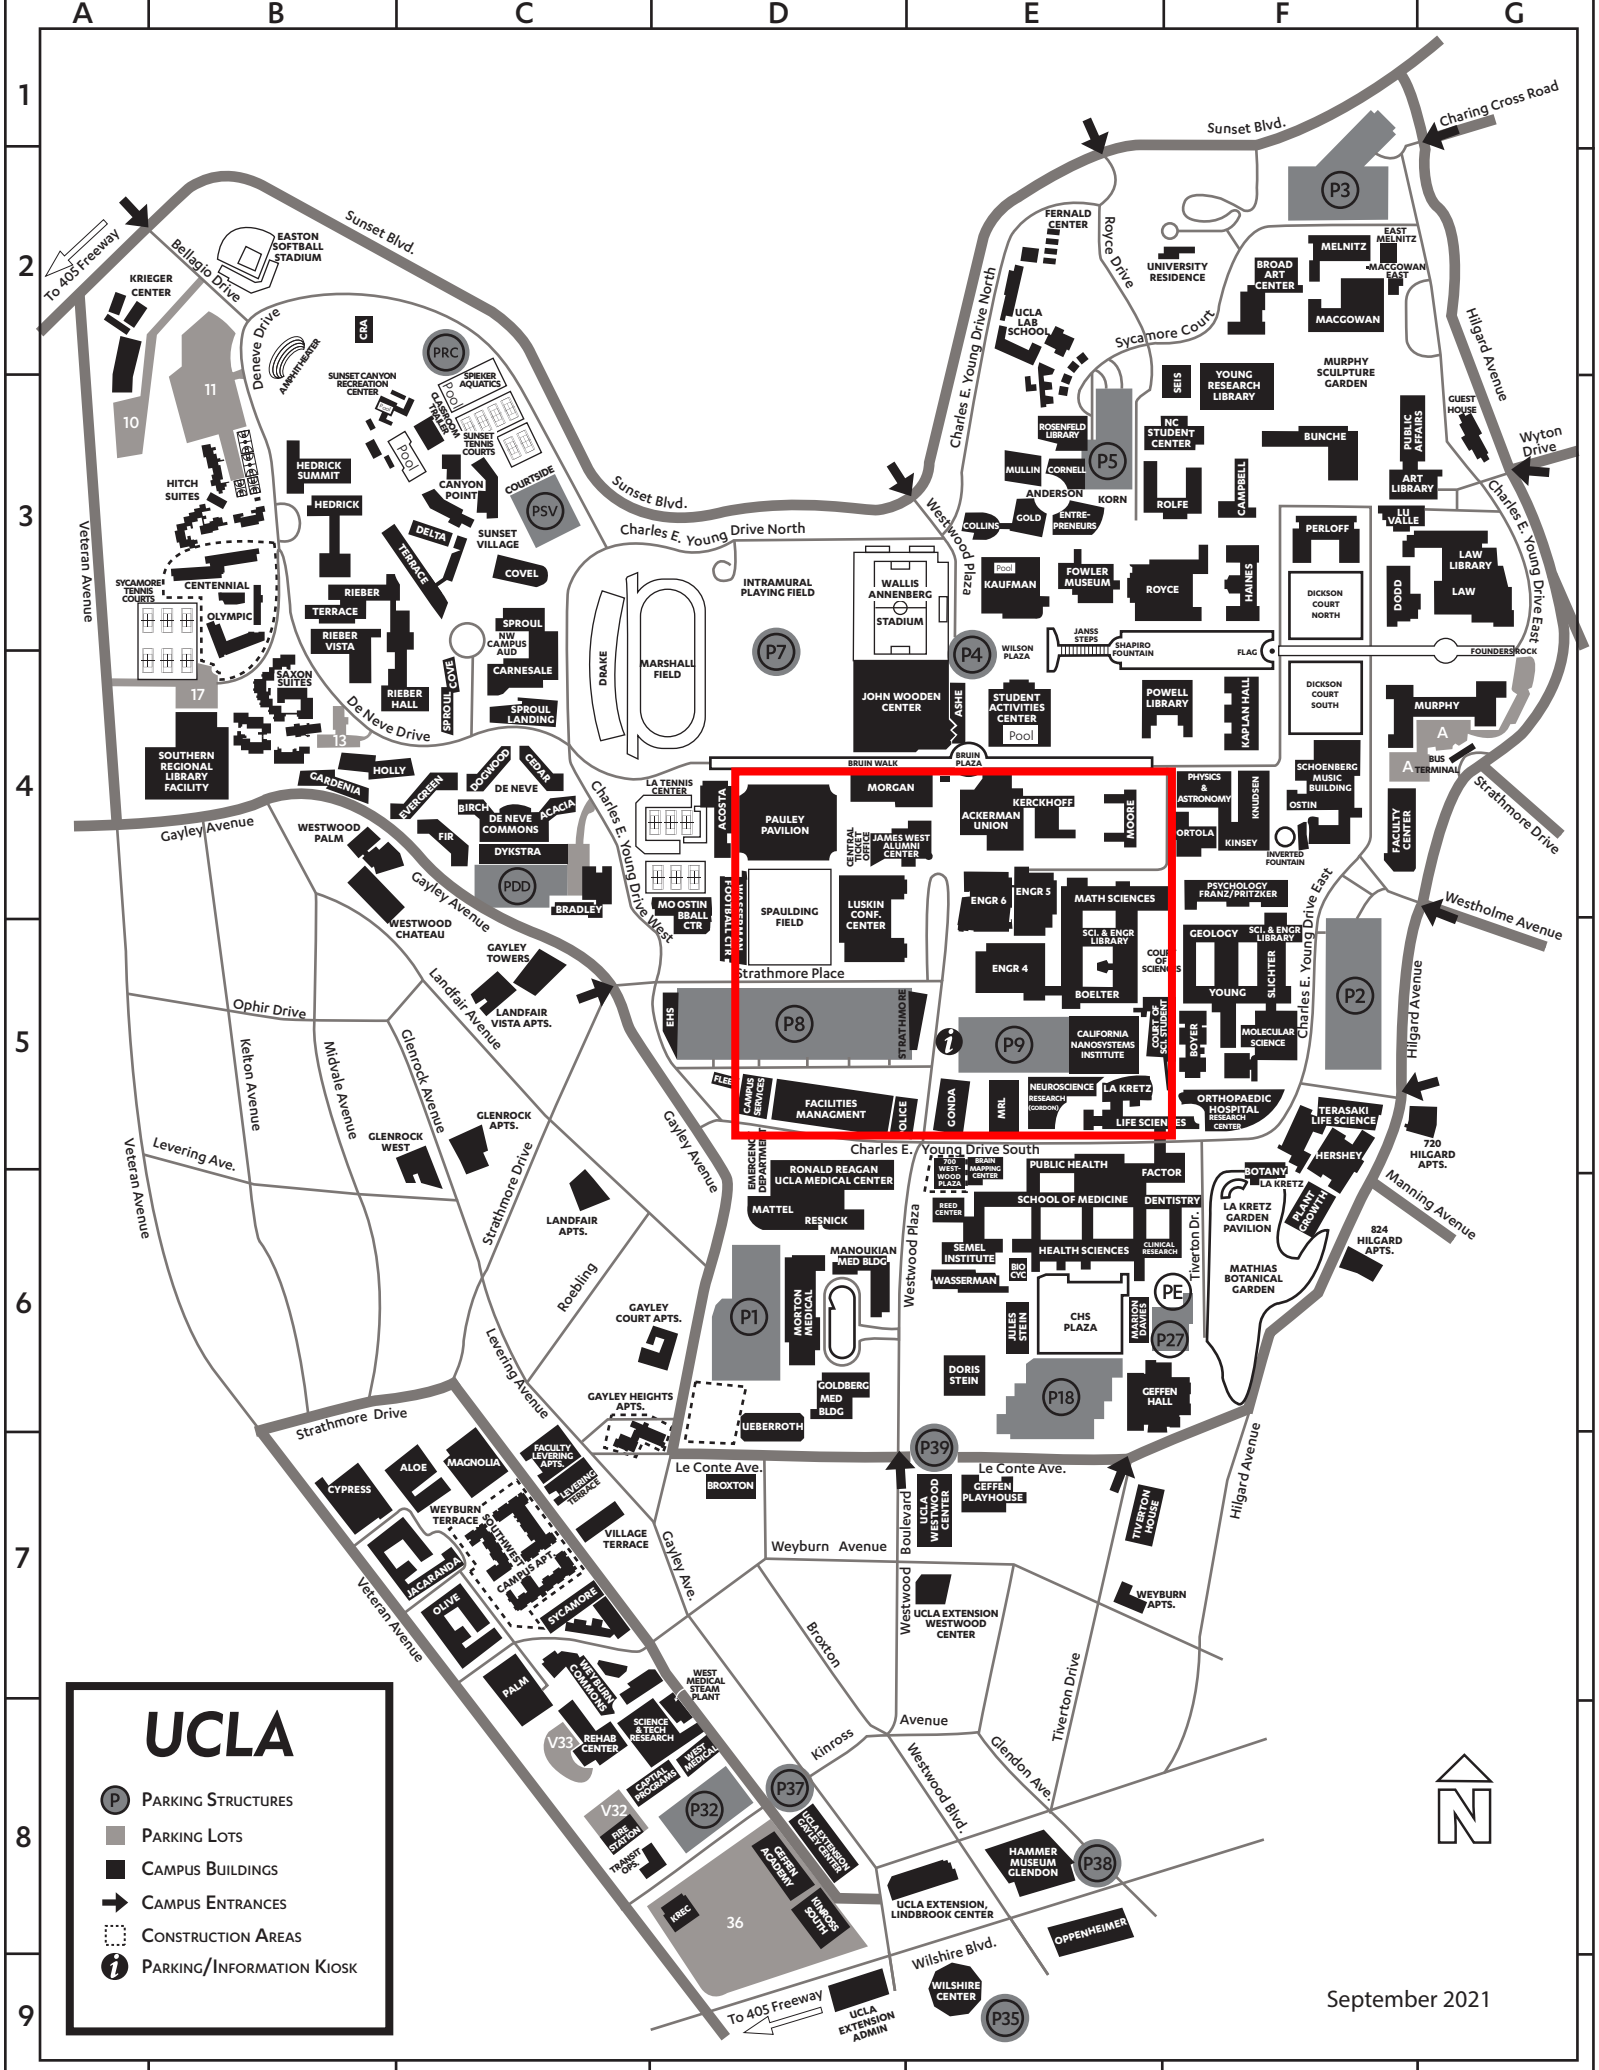

UCLA

- PARKING STRUCTURES
- PARKING LOTS
- CAMPUS BUILDINGS
- CAMPUS ENTRANCES
- CONSTRUCTION AREAS
- i PARKING/INFORMATION KIOSK

September 2021